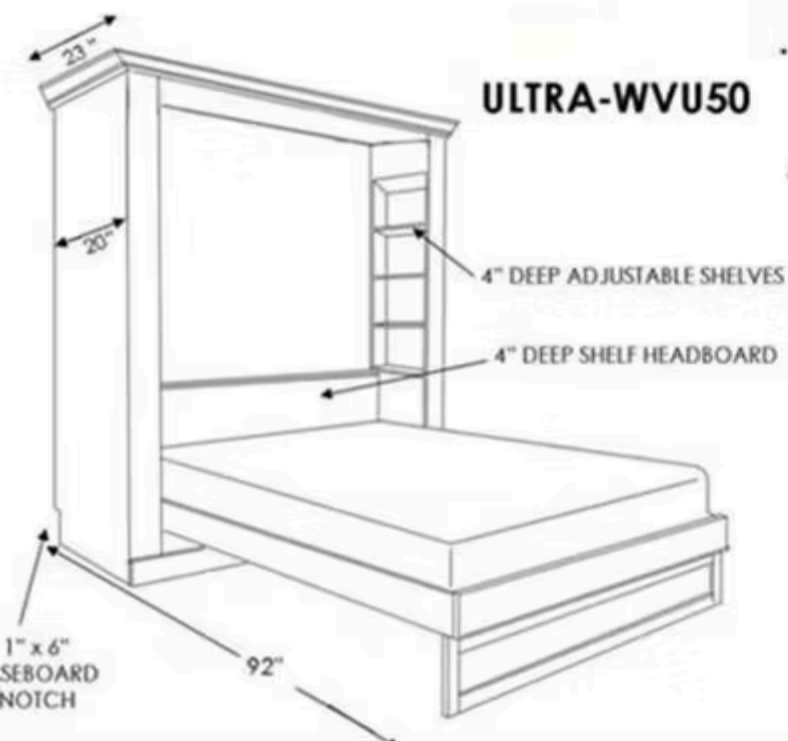

WOODLAND ULTRA & SUPREME

| | SKU | DIMENSION CLOSED | DIMENSION OPEN | MATTRESS DEPTH |
|-------------------|--------------|------------------------|----------------------|----------------|
| QUEEN ULTRA BED | WVU50 | 80 w x 23 d x 90 h | 80 w x 92 d x 90 h | 12" |
| QUEEN SUPREME BED | WVS50 | 70 w x 24.5 d x 90.5 h | 70 w x 93 d x 90.5 h | 13" |