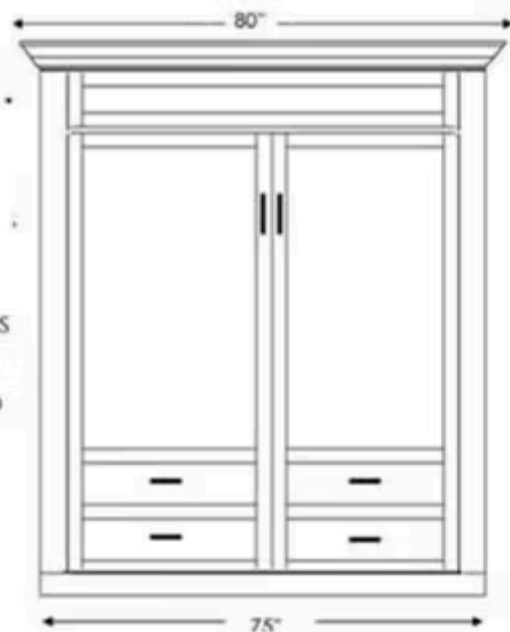

WOODLAND ULTRA & SUPREME

| | SKU | DIMENSION CLOSED | DIMENSION OPEN | MATTRESS DEPTH |
|-------------------|--------------|------------------------|----------------------|----------------|
| QUEEN ULTRA BED | WVU50 | 80 w x 23 d x 90 h | 80 w x 92 d x 90 h | 12" |
| QUEEN SUPREME BED | WVS50 | 70 w x 24.5 d x 90.5 h | 70 w x 93 d x 90.5 h | 13" |