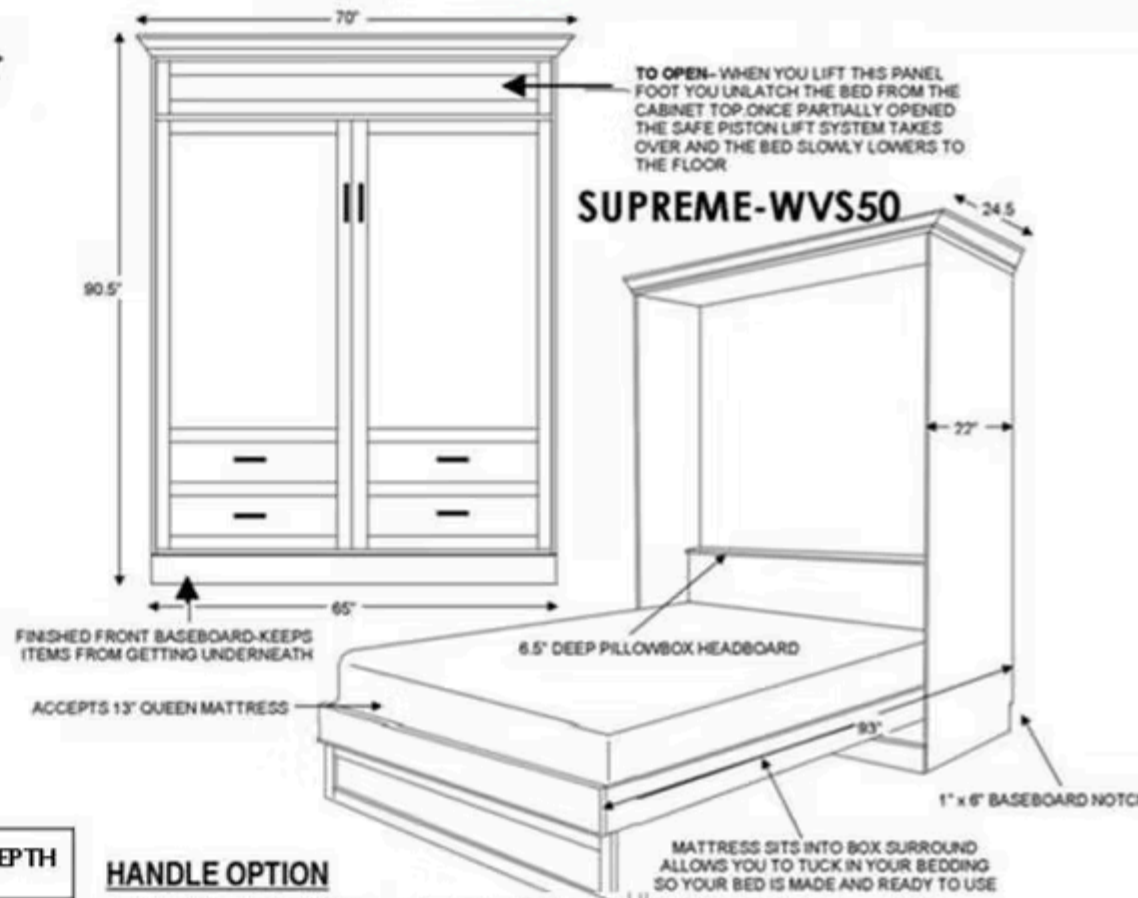

WOODLAND ULTRA & SUPREME

| | SKU | DIMENSION CLOSED | DIMENSION OPEN | MATTRESS DEPTH |
|-------------------|--------------|------------------------|----------------------|----------------|
| QUEEN ULTRA BED | WVU50 | 80 w x 23 d x 90 h | 80 w x 92 d x 90 h | 12" |
| QUEEN SUPREME BED | WVS50 | 70 w x 24.5 d x 90.5 h | 70 w x 93 d x 90.5 h | 13" |