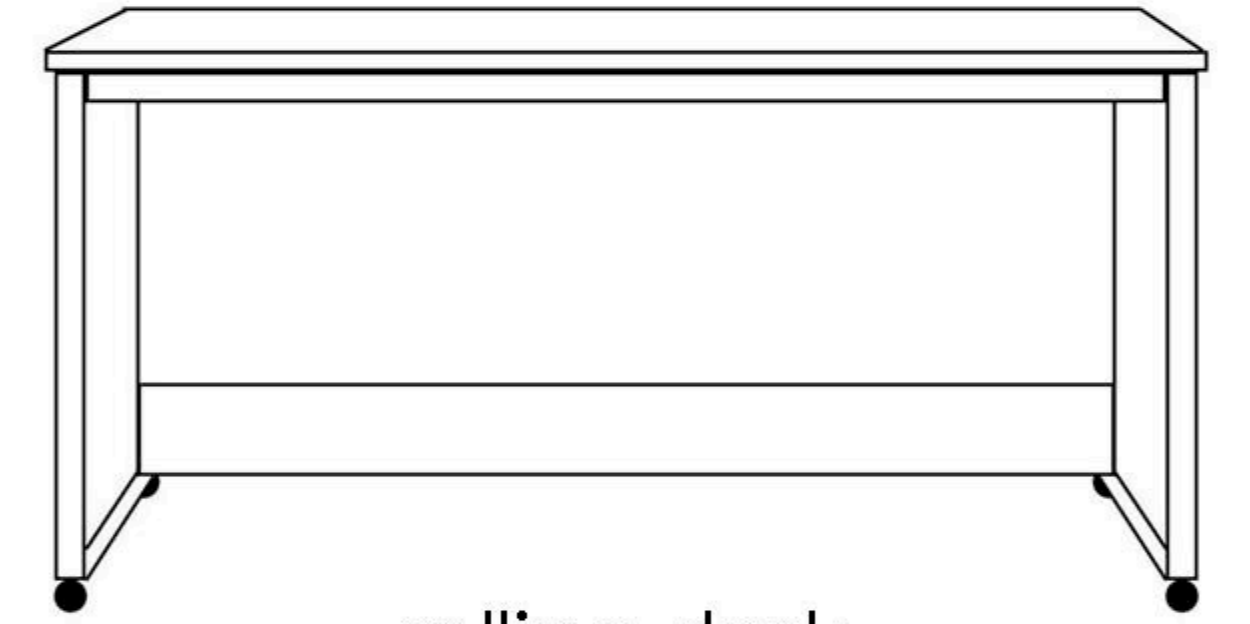

wardrobe door
pull out tray
2 file drawers

TXFS—16" wide x 85" high
TXQS—16" wide x 90" high
TPXF—24" wide x 85" high
TPXQ—24" wide x 90" high

wardrobe door
3 drawers

TWFS—16" wide x 85" high
TWQS—16" wide x 90" high
TPWF—24" wide x 85" high
TPWQ—24" wide x 90" high

wardrobe 2 door
3 drawers

TPWU—32" wide x 85" high

pull out tray
2 drawer
nightstand

RNST—24" wide x 16" deep
x 28.5" high

rolling file cart

RFC—16" wide x 22" deep x 28.5" high

rolling desk

DC—63" wide x 22" deep x 31.5" high

straight desk set

TPCF—24" wide x 85" high
or TPCQ—24" wide x 90" high
With RFD straight desktop and base

shaped desk set

TDFL—32" wide x 85" high
or TDQL—32" wide x 90" high
With RLD Shaped desktop and base