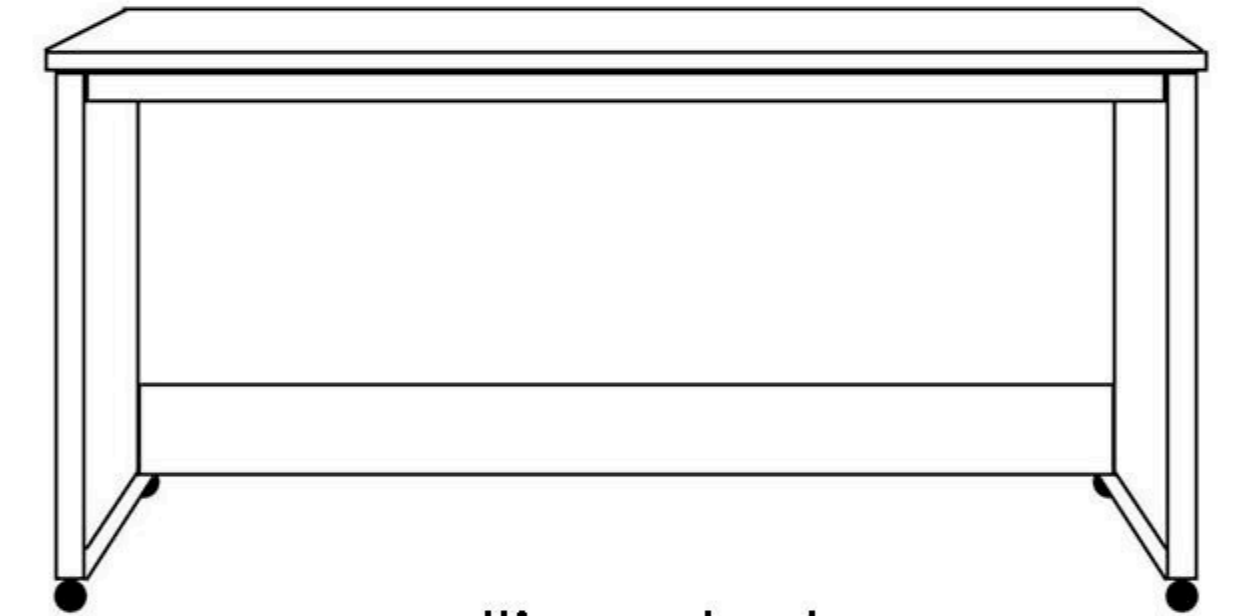

wardrobe door  
pull out tray  
2 file drawers

RXFS—16" wide x 85" high  
RXQS—16" wide x 90" high  
RPXF—24" wide x 85" high  
RPXQ—24" wide x 90" high

wardrobe door  
3 drawers

RWFS—16" wide x 85" high  
RWQS—16" wide x 90" high  
RPWF—24" wide x 85" high  
RPWQ—24" wide x 90" high

wardrobe 2 door  
3 drawers

RPWU—32" wide x 85" high

pull out tray  
2 drawer  
nightstand

RNST—24" wide x 16" deep  
x 28.5" high

rolling file cart

RFC—16" wide x 22" deep x 28.5" high

rolling desk

DC—63" wide x 22" deep x 31.5" high

straight desk set

RPCF—24" wide x 85" high  
or RPCQ—24" wide x 90" high  
With RFD straight desktop and base

shaped desk set

RDFL—32" wide x 85" high  
or RDQL—32" wide x 90" high  
With RLD Shaped desktop and base