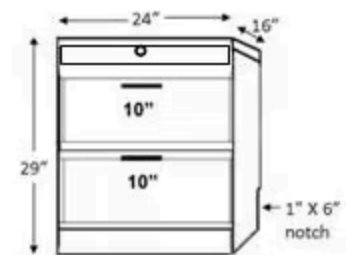

NIGHTSTAND

TOP FLUSH ON SIDES AND BACK