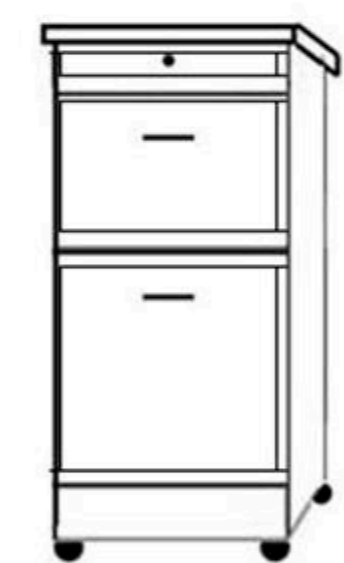

rolling file cart

BFC
16" wide x
22" deep x
28.5" high