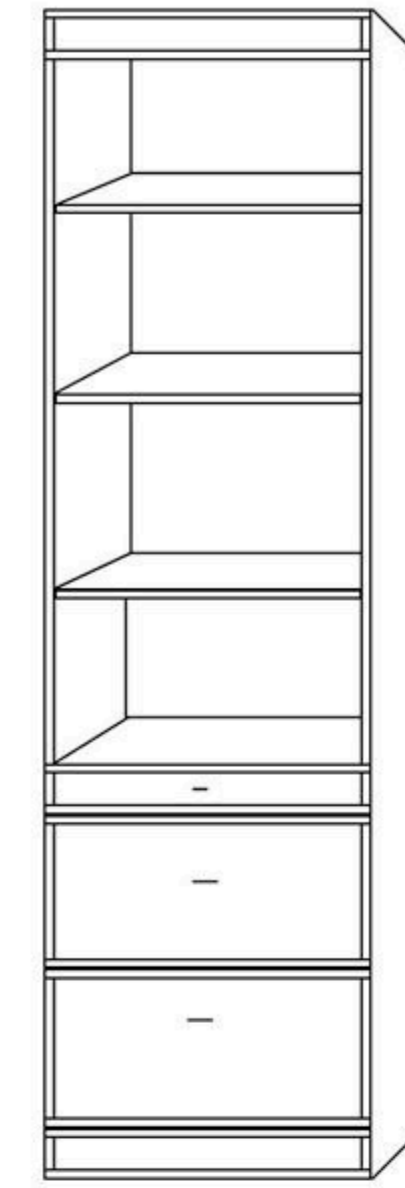

STANDARD BED pier cabinets are the same 17" depth as the bed to maximize your storage space

Available in 3 heights; 90" queen height, 85" full height or 70.5" horizontal queen height

PREMIUM BED Can either use 90" same height as the bed or 85" cabinet for a step down look.

wardrobe door
pull out tray

wardrobe door
3 drawers

Door-tray
2 drawers

pull out tray 2 drawers

BNFS—16" wide x 85" high
BNQS—16" wide x 90" high
BNHQS—16" wide x 70.5" high
BPNF—24" wide x 85" high
BPNQ—24" wide x 90" high
BNHQM—24" wide x 70.5"

Pull out tray
2 file drawers

BLFS—16" wide x 85" high
BLQS—16" wide x 90" high
BLHQS—16" wide x 70.5" high
BPLF—24" wide x 85" high
BPLQ—24" wide x 90" high
BLHQM—24" wide x 70.5" high

BXFS—16" wide x 85" high
BXQS—16" wide x 90" high
BPXF—24" wide x 85" high
BPXQ—24" wide x 90" high

3 drawers

door

bookcase

rolling desk

DC—63" wide x 22" deep x 31.5" high

BPWU—32" wide x 85" high

Tray-2 drawer nightstand

BNST—24" wide x 16" deep
x 28.5" high
sits flush against wall bed