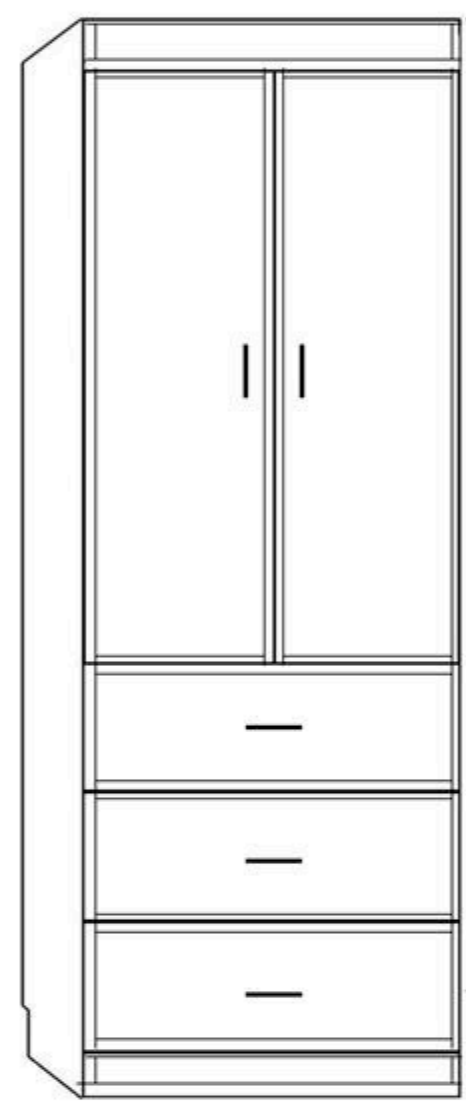

wardrobe 2 door
3 drawers