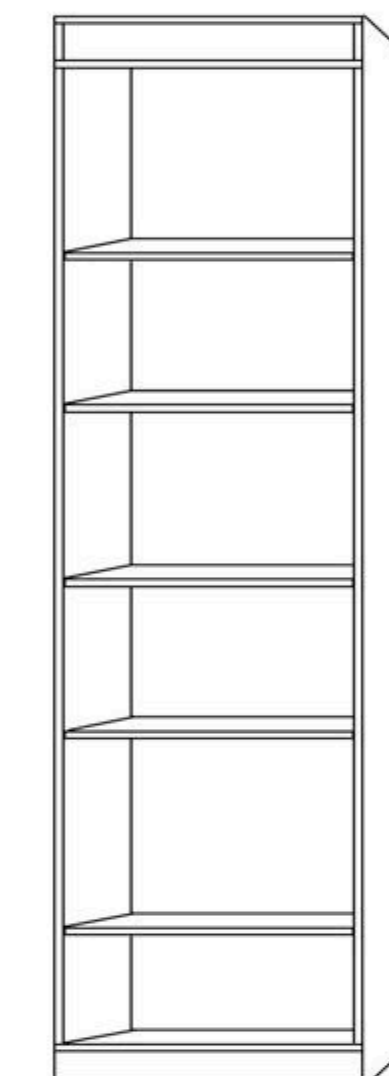

wardrobe door
pull out tray

wardrobe door
3 drawers

Door-tray
2 drawers

pull out tray 2 drawers

BNFS—16" wide x 85" high
BNQS—16" wide x 90" high
BNHQS—16" wide x 70.5" high
BPNF—24" wide x 85" high
BPNQ—24" wide x 90" high
BNHQM—24" wide x 70.5"

Pull out tray
2 file drawers

BLFS—16" wide x 85" high
BLQS—16" wide x 90" high
BLHQS—16" wide x 70.5" high
BPLF—24" wide x 85" high
BPLQ—24" wide x 90" high
BLHQM—24" wide x 70.5" high

BXFS—16" wide x 85" high
BXQS—16" wide x 90" high
BPXF—24" wide x 85" high
BPXQ—24" wide x 90" high

BWFS—16" wide x 85" high
BWQS—16" wide x 90" high
BPWF—24" wide x 85" high
BPWQ—24" wide x 90" high

BUFS—16" wide x 85" high
BUQS—16" wide x 90" high
BPUF—24" wide x 85" high
BPUQ—24" wide x 90" high

wardrobe 2 door
3 drawers

3 drawers

door

bookcase

rolling desk

DC—63" wide x 22" deep x 31.5" high

BPWU—32" wide x 85" high

Tray-2 drawer nightstand

BNST—24" wide x 16" deep
x 28.5" high
sits flush against wall bed