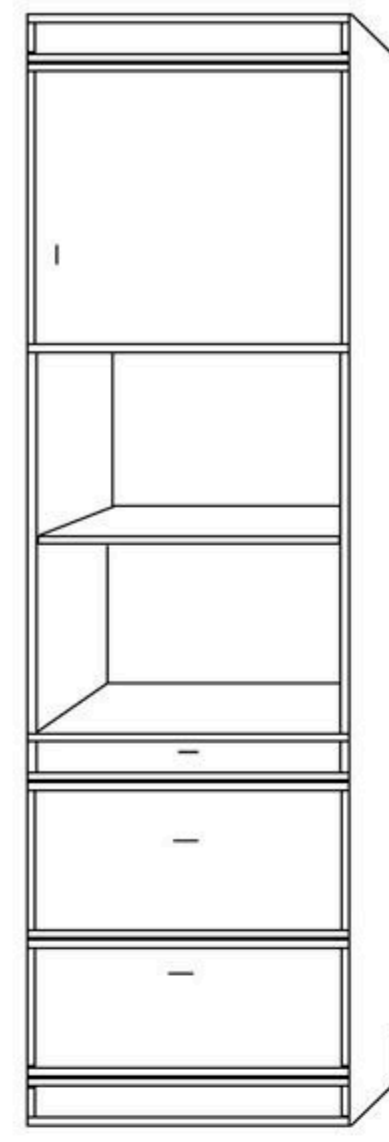

STANDARD BED pier cabinets are the same 17" depth as the bed to maximize your storage space

Available in 3 heights; 90" queen height, 85" full height or 70.5" horizontal queen height

PREMIUM BED Can either use 90" same height as the bed or 85" cabinet for a step down look.

wardrobe door
pull out tray

wardrobe door
3 drawers

Door-tray
2 drawers

pull out tray 2 drawers

BNFS—16" wide x 85" high
BNQS—16" wide x 90" high
BNHQS—16" wide x 70.5" high
BPNF—24" wide x 85" high
BPNQ—24" wide x 90" high
BNHQM—24" wide x 70.5"

Pull out tray
2 file drawers

BLFS—16" wide x 85" high
BLQS—16" wide x 90" high
BLHQS—16" wide x 70.5" high
BPLF—24" wide x 85" high
BPLQ—24" wide x 90" high
BLHQM—24" wide x 70.5" high

BXFS—16" wide x 85" high
BXQS—16" wide x 90" high
BPXF—24" wide x 85" high
BPXQ—24" wide x 90" high

3 drawers

door

bookcase

rolling desk

DC—63" wide x 22" deep x 31.5" high

BPWU—32" wide x 85" high

Tray-2 drawer nightstand

BNST—24" wide x 16" deep
x 28.5" high
sits flush against wall bed