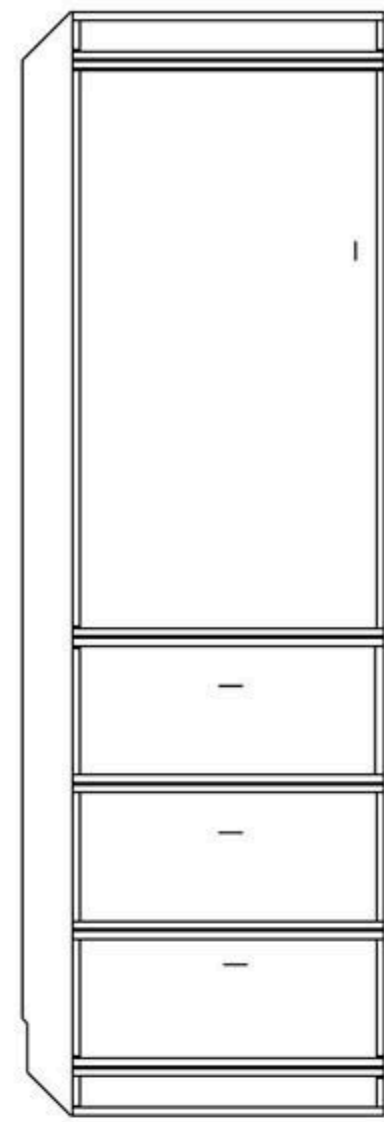

STANDARD BED pier cabinets are the same 17" depth as the bed to maximize your storage space

Available in 3 heights; 90" queen height, 85" full height or 70.5" horizontal queen height

PREMIUM BED Can either use 90" same height as the bed or 85" cabinet for a step down look.

wardrobe door
pull out tray

wardrobe door
3 drawers

Door-tray
2 drawers

pull out tray 2 drawers

BNFS—16" wide x 85" high
BNQS—16" wide x 90" high
BNHQS—16" wide x 70.5" high
BPNF—24" wide x 85" high
BPNQ—24" wide x 90" high
BNHQM—24" wide x 70.5"

Pull out tray
2 file drawers

BLFS—16" wide x 85" high
BLQS—16" wide x 90" high
BLHQS—16" wide x 70.5" high
BPLF—24" wide x 85" high
BPLQ—24" wide x 90" high
BLHQM—24" wide x 70.5" high

BXFS—16" wide x 85" high
BXQS—16" wide x 90" high
BPXF—24" wide x 85" high
BPXQ—24" wide x 90" high

3 drawers

door

bookcase

rolling desk

DC—63" wide x 22" deep x 31.5" high

BPWU—32" wide x 85" high

Tray-2 drawer nightstand

BNST—24" wide x 16" deep
x 28.5" high
sits flush against wall bed