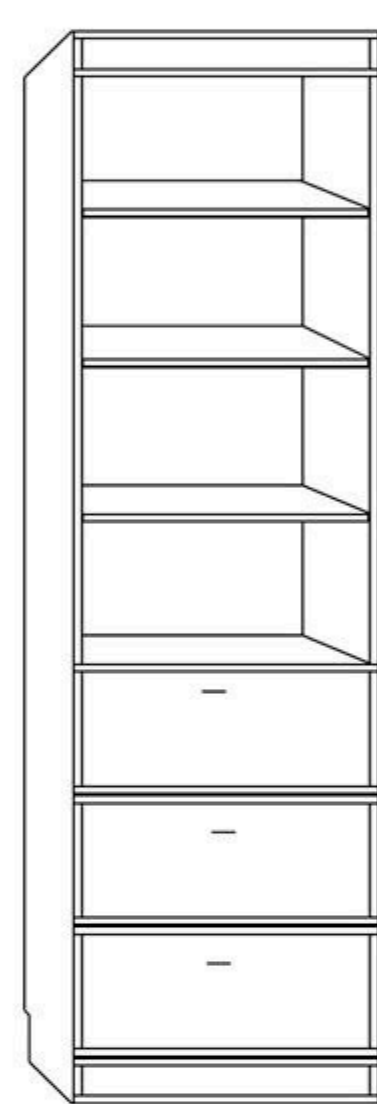

wardrobe door
pull out tray

wardrobe door
3 drawers

Door-tray
2 drawers

pull out tray 2 drawers

BNFS—16" wide x 85" high
BNQS—16" wide x 90" high
BNHQS—16" wide x 70.5" high
BPNF—24" wide x 85" high
BPNQ—24" wide x 90" high
BNHQM—24" wide x 70.5"

Pull out tray
2 file drawers

BLFS—16" wide x 85" high
BLQS—16" wide x 90" high
BLHQS—16" wide x 70.5" high
BPLF—24" wide x 85" high
BPLQ—24" wide x 90" high
BLHQM—24" wide x 70.5" high

BXFS—16" wide x 85" high
BXQS—16" wide x 90" high
BPXF—24" wide x 85" high
BPXQ—24" wide x 90" high

BWFS—16" wide x 85" high
BWQS—16" wide x 90" high
BPWF—24" wide x 85" high
BPWQ—24" wide x 90" high

BUFS—16" wide x 85" high
BUQS—16" wide x 90" high
BPUF—24" wide x 85" high
BPUQ—24" wide x 90" high

wardrobe 2 door
3 drawers

3 drawers

door

bookcase

rolling desk

DC—63" wide x 22" deep x 31.5" high

BPWU—32" wide x 85" high

Tray-2 drawer nightstand

BNST—24" wide x 16" deep
x 28.5" high
sits flush against wall bed