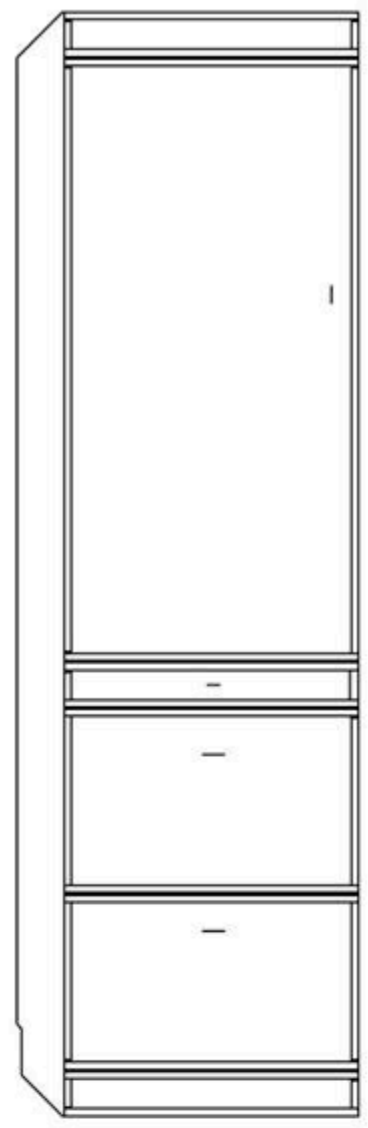

STANDARD BED pier cabinets are the same 17" depth as the bed to maximize your storage space

Available in 3 heights; 90" queen height, 85" full height or 70.5" horizontal queen height

PREMIUM BED Can either use 90" same height as the bed or 85" cabinet for a step down look.

wardrobe door
pull out tray

wardrobe door
3 drawers

Door-tray
2 drawers

pull out tray 2 drawers

BNFS—16" wide x 85" high
BNQS—16" wide x 90" high
BNHQS—16" wide x 70.5" high
BPNF—24" wide x 85" high
BPNQ—24" wide x 90" high
BNHQM—24" wide x 70.5"

Pull out tray
2 file drawers

BLFS—16" wide x 85" high
BLQS—16" wide x 90" high
BLHQS—16" wide x 70.5" high
BPLF—24" wide x 85" high
BPLQ—24" wide x 90" high
BLHQM—24" wide x 70.5" high

BXFS—16" wide x 85" high
BXQS—16" wide x 90" high
BPXF—24" wide x 85" high
BPXQ—24" wide x 90" high

3 drawers

door

bookcase

rolling desk

DC—63" wide x 22" deep x 31.5" high

BPWU—32" wide x 85" high

Tray-2 drawer nightstand

BNST—24" wide x 16" deep
x 28.5" high
sits flush against wall bed