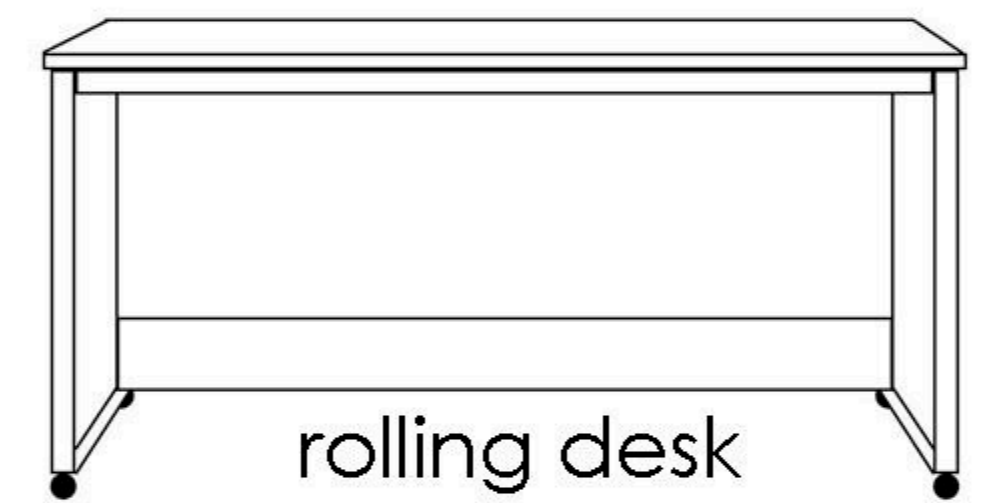

STANDARD BED pier cabinets are the same 17" depth as the bed to maximize your storage space

Available in 3 heights; 90" queen height, 85" full height or 70.5" horizontal queen height

PREMIUM BED Can either use 90" same height as the bed or 85" cabinet for a step down look.

Pull out tray
2 file drawers

BLFS—16" wide x 85" high
BLQS—16" wide x 90" high
BLHQS—16" wide x 70.5" high
BPLF—24" wide x 85" high
BPLQ—24" wide x 90" high
BLHQM—24" wide x 70.5" high

BXFS—16" wide x 85" high
BXQS—16" wide x 90" high
BPXF—24" wide x 85" high
BPXQ—24" wide x 90" high

BWFS—16" wide x 85" high
BWQS—16" wide x 90" high
BPWF—24" wide x 85" high
BPWQ—24" wide x 90" high

BUFS—16" wide x 85" high
BUQS—16" wide x 90" high
BPUF—24" wide x 85" high
BPUQ—24" wide x 90" high

wardrobe 2 door
3 drawers

3 drawers

door

bookcase

rolling desk

DC—63" wide x 22" deep x 31.5" high

BPWU—32" wide x 85" high

Tray-2 drawer nightstand

BNST—24" wide x 16" deep
x 28.5" high
sits flush against wall bed