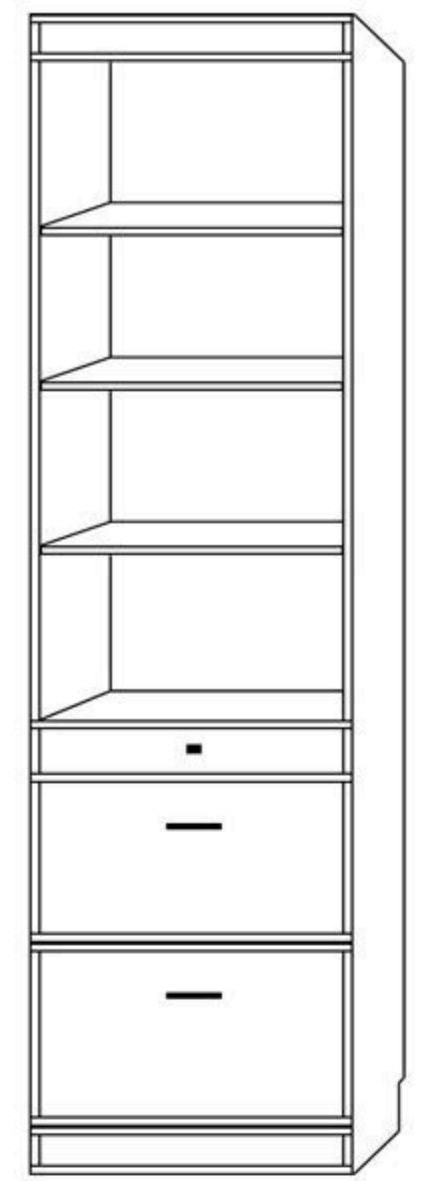

STANDARD BED pier cabinets are the same 17" depth as the bed to maximize your storage space

Available in 3 heights; 90" queen height, 85" full height or 70.5" horizontal queen height

PREMIUM BED Can either use 90" same height as the bed or 85" cabinet for a step down look.

wardrobe door
pull out tray

wardrobe door
3 drawers

Door-tray
2 drawers

pull out tray 2 drawers

BNFS—16" wide x 85" high
BNQS—16" wide x 90" high
BNHQS—16" wide x 70.5" high
BPNF—24" wide x 85" high
BPNQ—24" wide x 90" high
BNHQM—24" wide x 70.5"

Pull out tray
2 file drawers

BLFS—16" wide x 85" high
BLQS—16" wide x 90" high
BLHQS—16" wide x 70.5" high
BPLF—24" wide x 85" high
BPLQ—24" wide x 90" high
BLHQM—24" wide x 70.5" high

BXFS—16" wide x 85" high
BXQS—16" wide x 90" high
BPXF—24" wide x 85" high
BPXQ—24" wide x 90" high

3 drawers

door

bookcase

rolling desk

DC—63" wide x 22" deep x 31.5" high

BPWU—32" wide x 85" high

Tray-2 drawer nightstand

BNST—24" wide x 16" deep
x 28.5" high
sits flush against wall bed