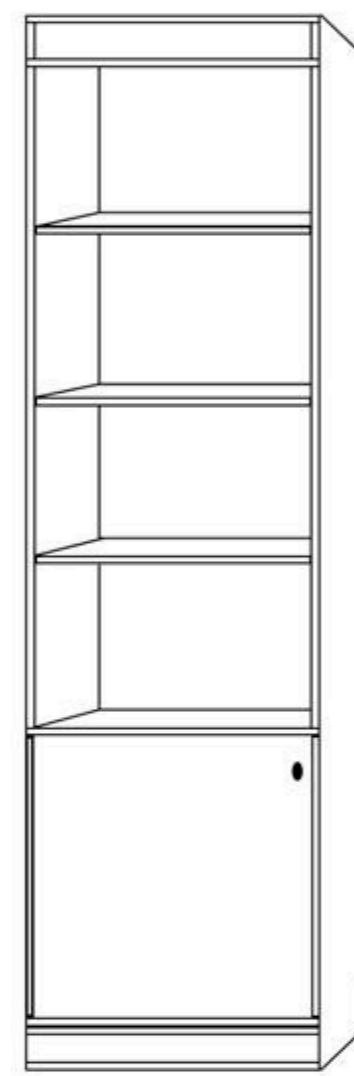

wardrobe door
pull out tray

wardrobe door
3 drawers

Door-tray
2 drawers

pull out tray 2 drawers

BNFS—16" wide x 85" high
BNQS—16" wide x 90" high
BNHQS—16" wide x 70.5" high
BPNF—24" wide x 85" high
BPNQ—24" wide x 90" high
BNHQM—24" wide x 70.5"

Pull out tray
2 file drawers

BLFS—16" wide x 85" high
BLQS—16" wide x 90" high
BLHQS—16" wide x 70.5" high
BPLF—24" wide x 85" high
BPLQ—24" wide x 90" high
BLHQM—24" wide x 70.5" high

BXFS—16" wide x 85" high
BXQS—16" wide x 90" high
BPXF—24" wide x 85" high
BPXQ—24" wide x 90" high

BWFS—16" wide x 85" high
BWQS—16" wide x 90" high
BPWF—24" wide x 85" high
BPWQ—24" wide x 90" high

BUFS—16" wide x 85" high
BUQS—16" wide x 90" high
BPUF—24" wide x 85" high
BPUQ—24" wide x 90" high

wardrobe 2 door
3 drawers

3 drawers

door

bookcase

rolling desk

DC—63" wide x 22" deep x 31.5" high

BPWU—32" wide x 85" high

Tray-2 drawer nightstand

BNST—24" wide x 16" deep
x 28.5" high
sits flush against wall bed