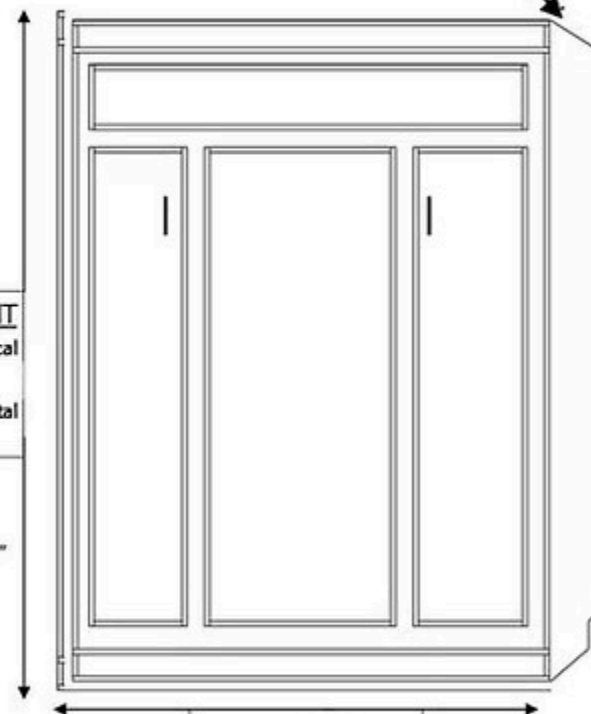

Must be securely fastened through the back of the top assembly into 3 wall studs.

65" Queen vertical
 85" Queen Horizontal
 59" Vertical Full