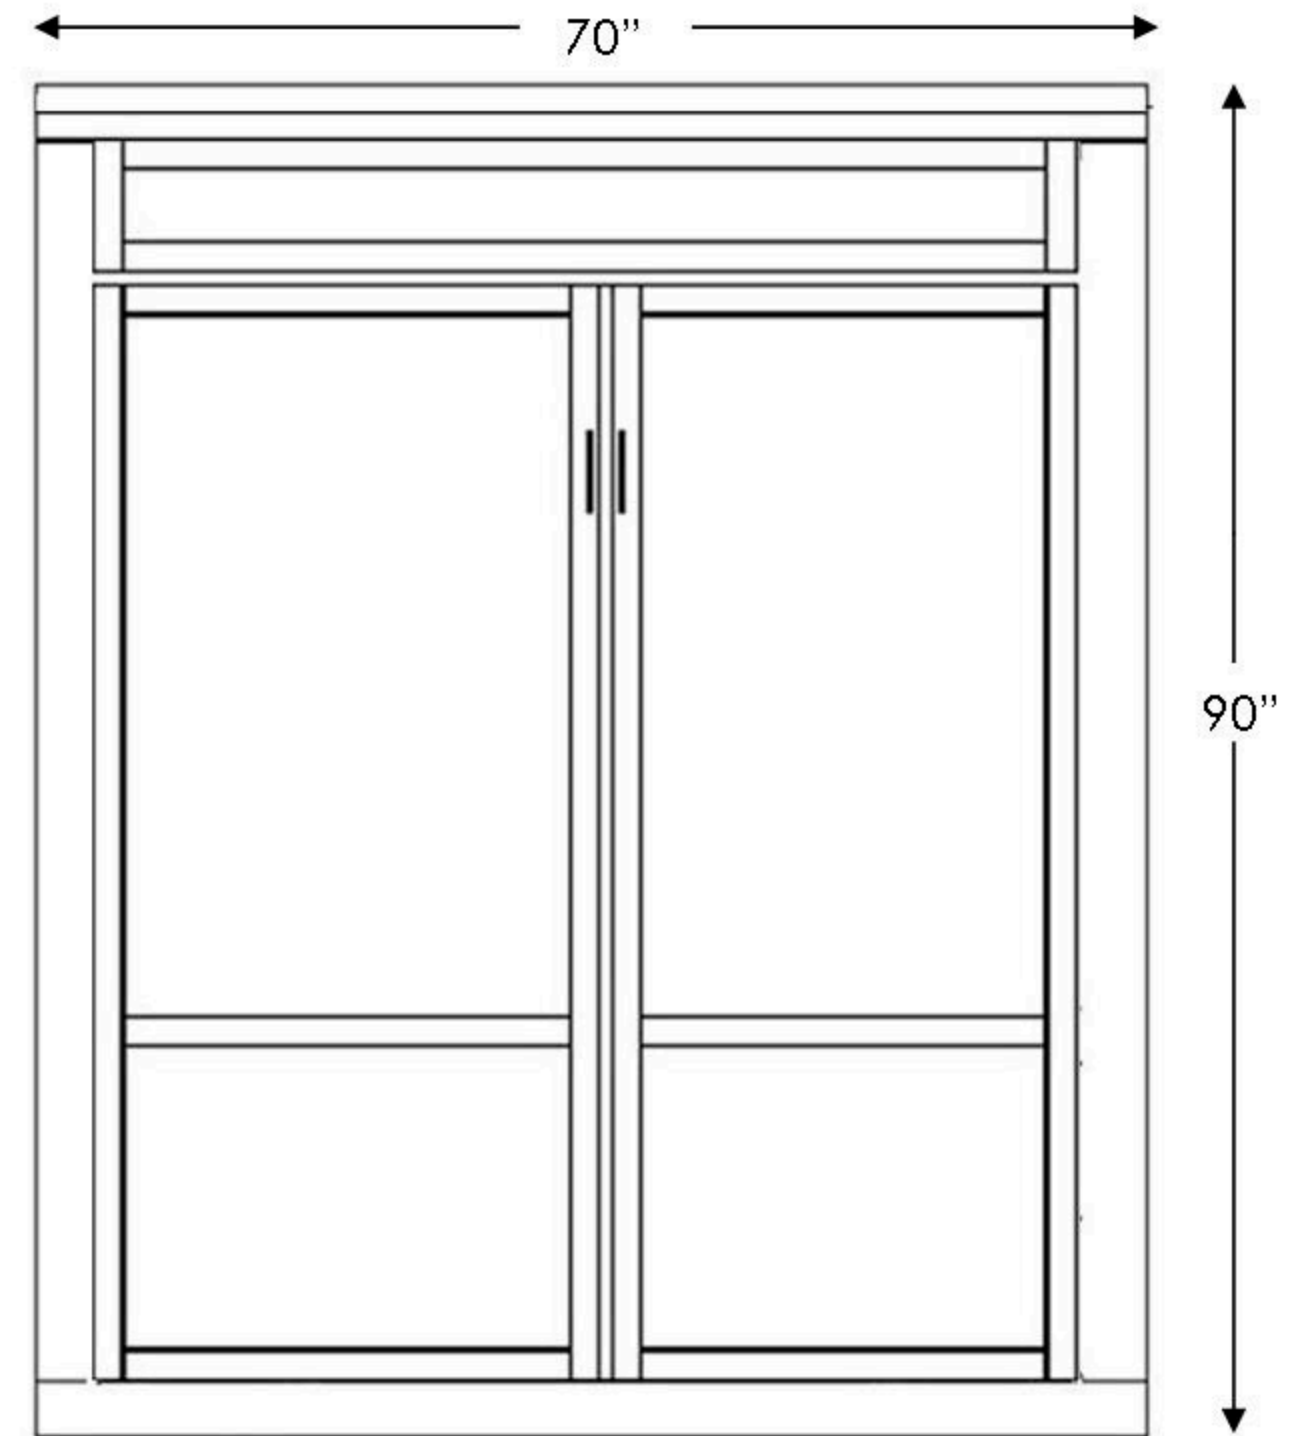

# PREMIUM CABINET DIMENSIONS

REQUIRES A 96" CEILING TO INSTALL ♦ PROFESSIONAL INSTALLATION REQUIRED ♦ MUST BE SECURELY FASTENED INTO 3 WALL STUDS THROUGH THE TOP

As shown SKU: RVZ50

- ♦ STRAIGHT TOP IN A 20" DEEP CABINET
- ♦ 4" DEEP SHELF HEADBOARD
- ♦ ...ACCEPTS A 12" DEEP MATTRESS
- ♦ INTERIOR BOOKCASES WITH 4" DEEP ADJUSTABLE SHELVES
- ♦ ACCEPTS 85" TALL SIDE STORAGE CABINETS STEP DOWN AND BACK FROM BED
- ♦ ACCEPTS 90" TALL SIDE STORAGE CABINETS ARE THE SAME HEIGHT BUT STEP BACK IN DEPTH FROM THE BED
  - ♦ 21" DEEP CABINET EXTENDS 92" INTO THE ROOM WHEN BED IS OPEN
  - ♦ COMPATIBLE TO FIT WITH ANY QUEEN SIZE PANEL FOOT MURPHY WALLBED