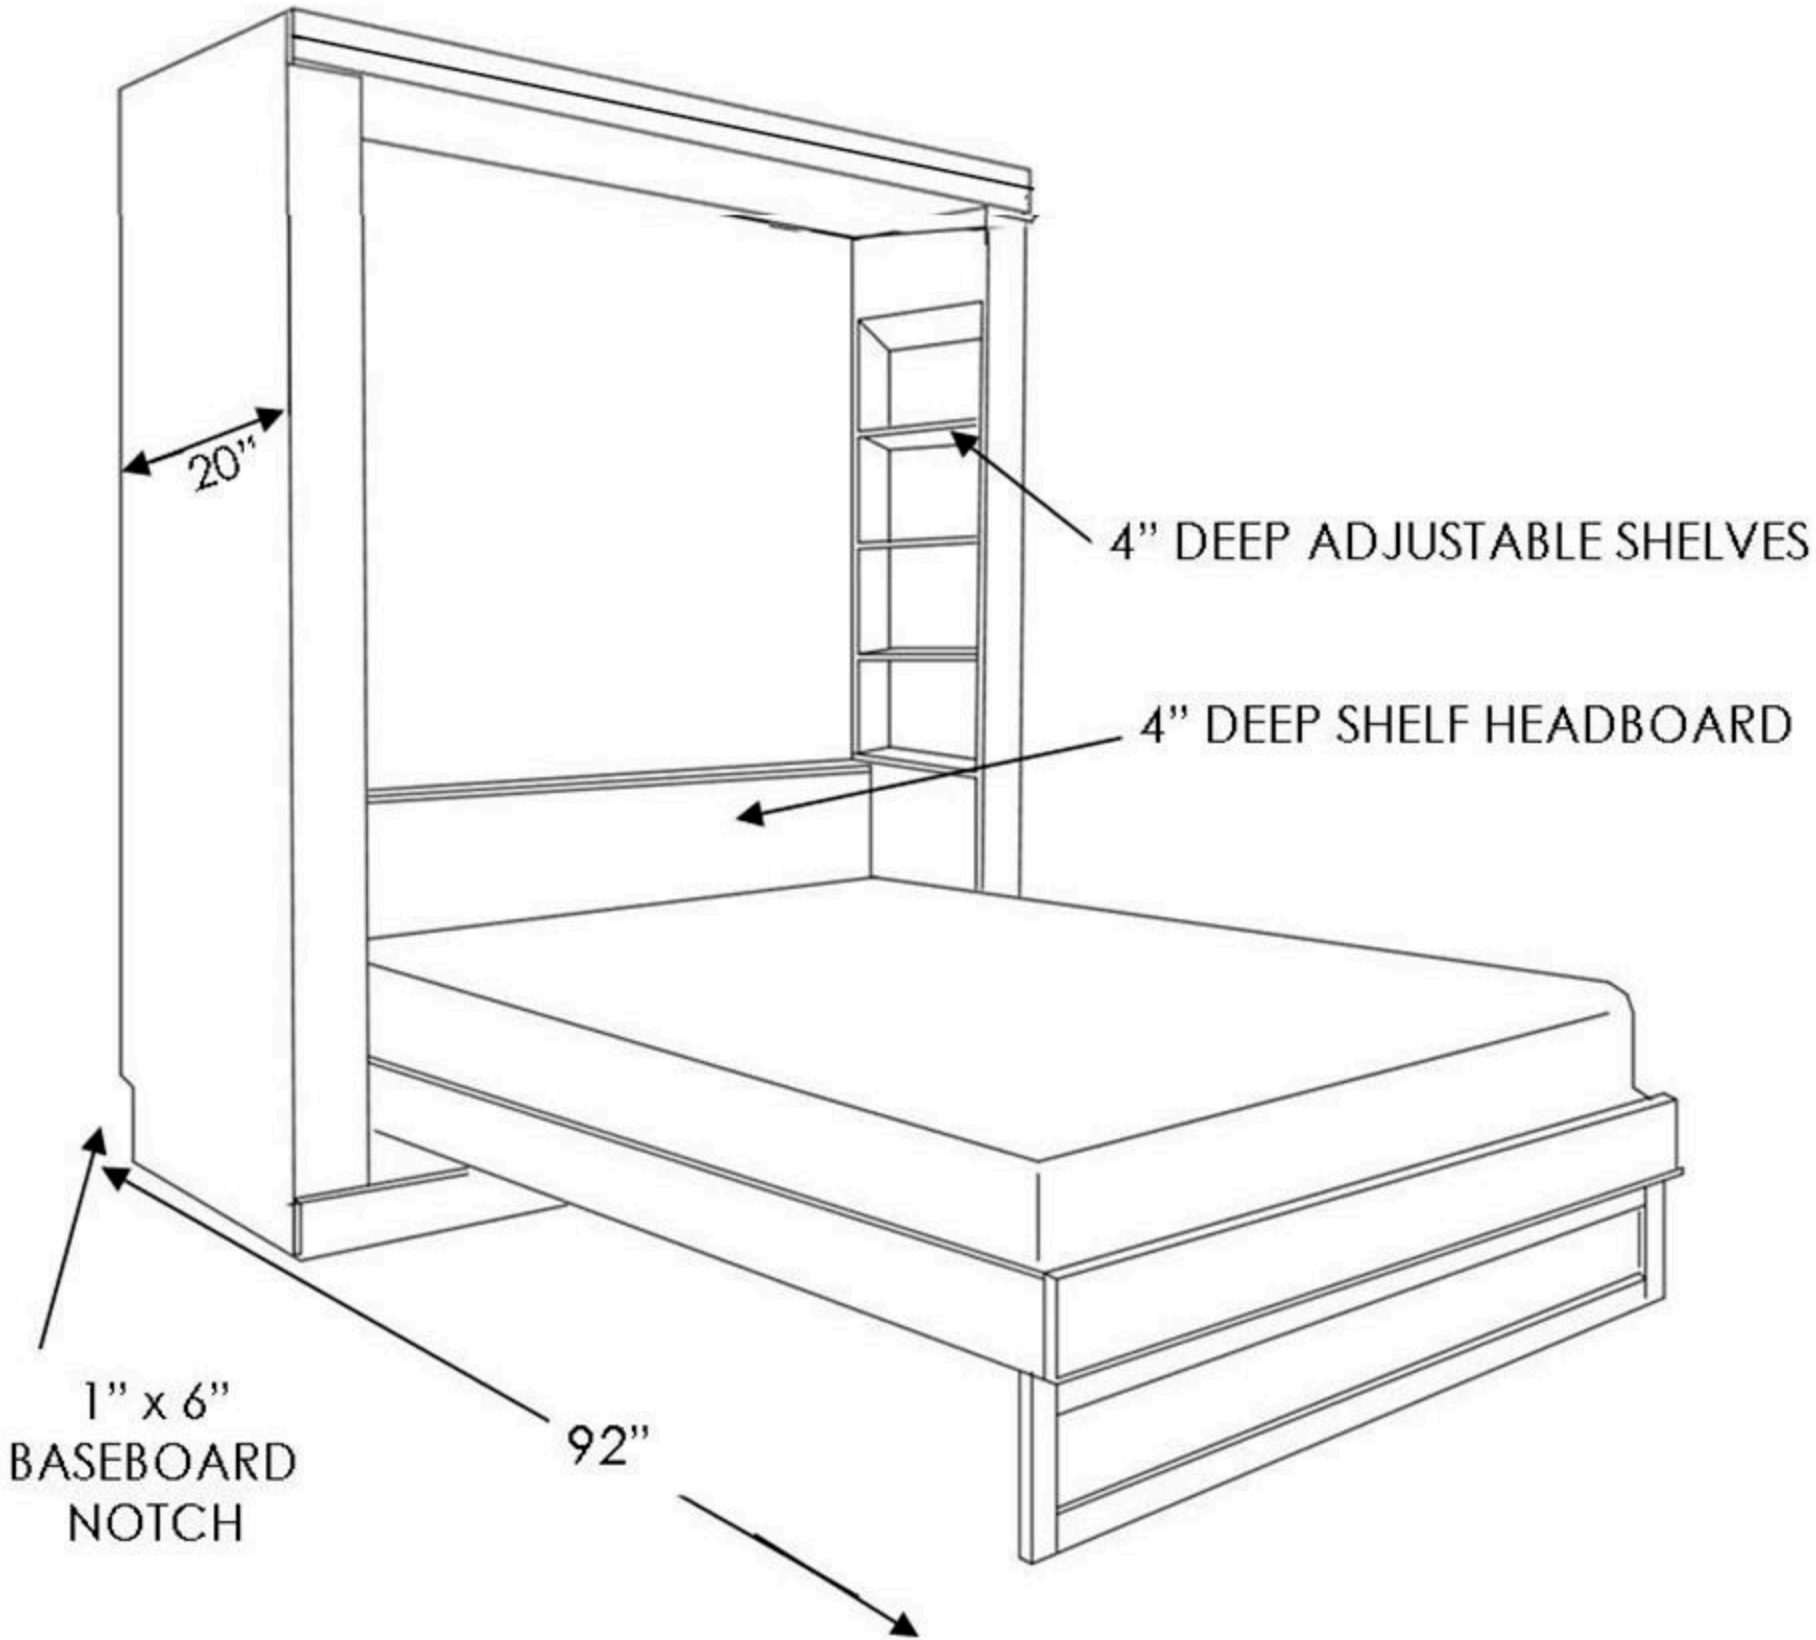

# PREMIUM CABINET DIMENSIONS

REQUIRES A 96" CEILING TO INSTALL ♦ PROFESSIONAL INSTALLATION REQUIRED ♦ MUST BE SECURELY FASTENED INTO 3 WALL STUDS THROUGH THE TOP

As shown SKU: RVZ50

- ♦ STRAIGHT TOP IN A 20" DEEP CABINET
- ♦ 4" DEEP SHELF HEADBOARD
- ♦ ...ACCEPTS A 12" DEEP MATTRESS
- ♦ INTERIOR BOOKCASES WITH 4" DEEP ADJUSTABLE SHELVES
- ♦ ACCEPTS 85" TALL SIDE STORAGE CABINETS STEP DOWN AND BACK FROM BED
- ♦ ACCEPTS 90" TALL SIDE STORAGE CABINETS ARE THE SAME HEIGHT BUT STEP BACK IN DEPTH FROM THE BED
  - ♦ 21" DEEP CABINET EXTENDS 92" INTO THE ROOM WHEN BED IS OPEN
  - ♦ COMPATIBLE TO FIT WITH ANY QUEEN SIZE PANEL FOOT MURPHY WALLBED