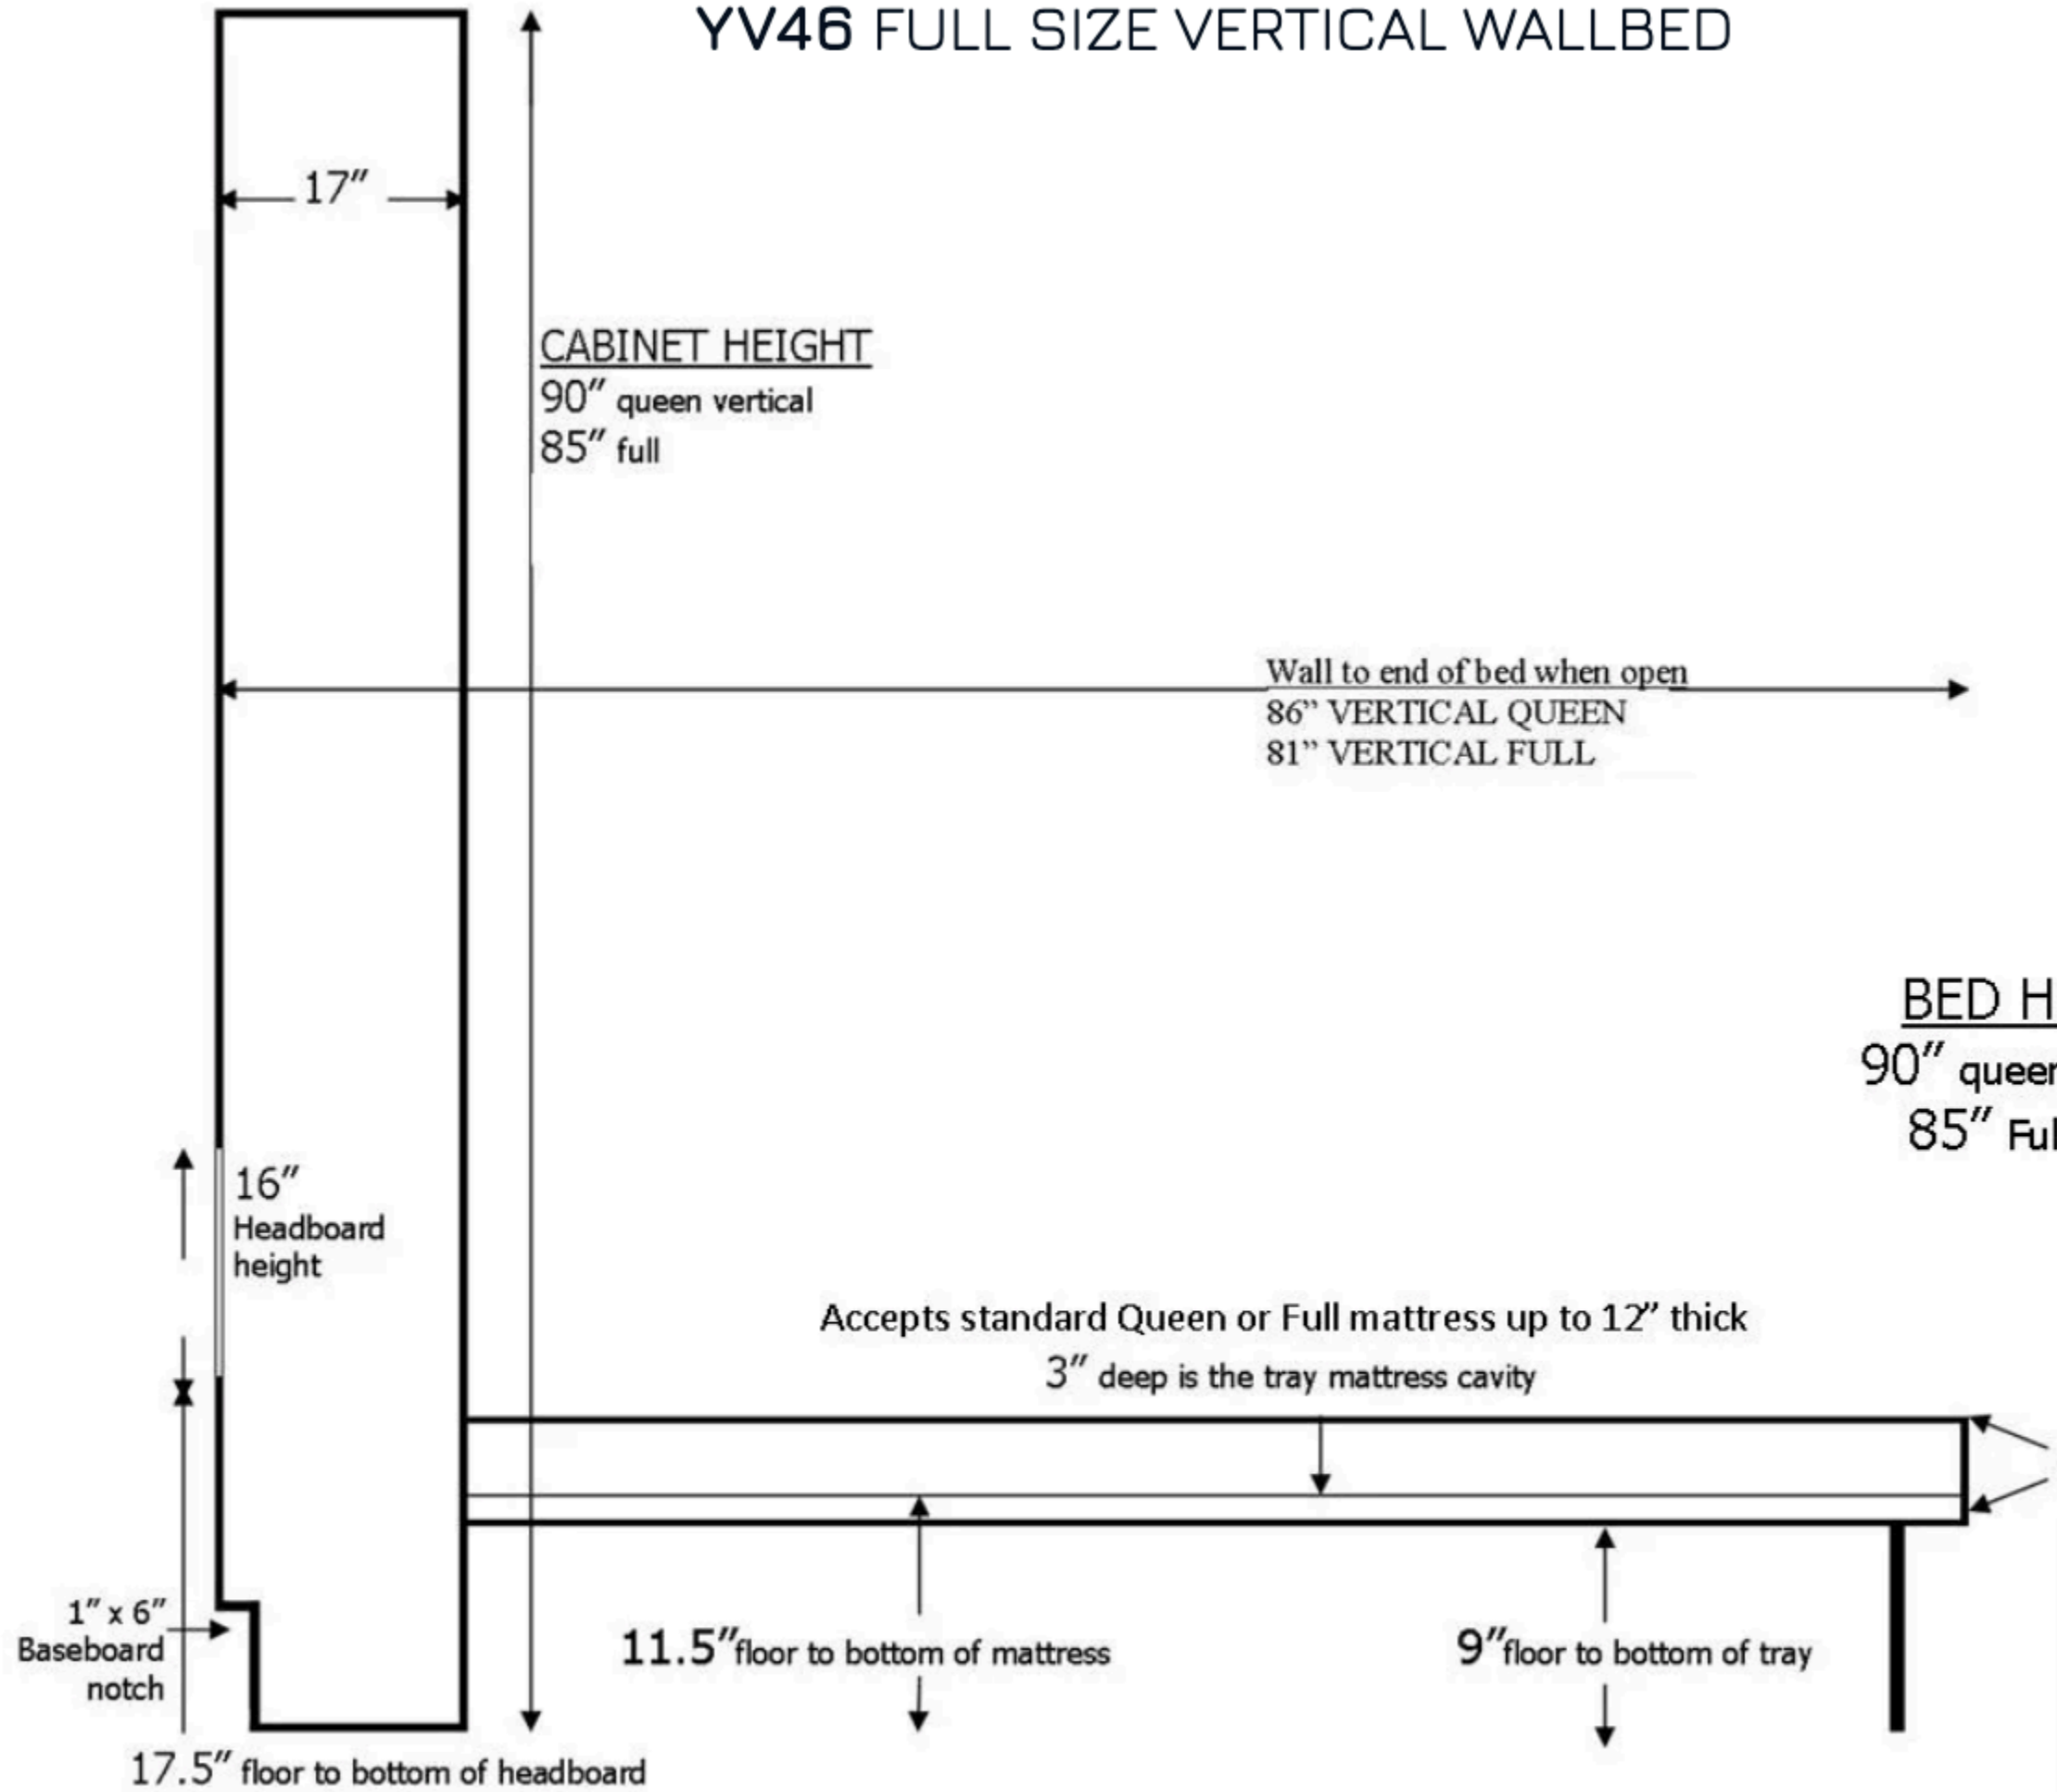

YV50 QUEEN SIZE VERTICAL WALLBED

YV46 FULL SIZE VERTICAL WALLBED

QUEEN SIZE REQUIRES A 96" CEILING TO INSTALL.
FULL SIZE REQUIRES A 91" CEILING TO INSTALL.
Must be securely fastened through the back of the top assembly into 3 wall studs.

BED HEIGHT
90" queen vertical
85" Full vertical