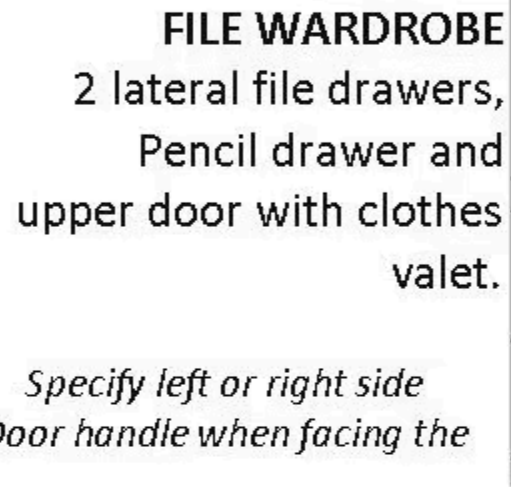

APXF 24 x 85
APXQ 24 x 90

FILE WARDROBE
2 lateral file drawers,
Pencil drawer and
upper door with clothes
valet.

*Specify left or right side
Door handle when facing the*