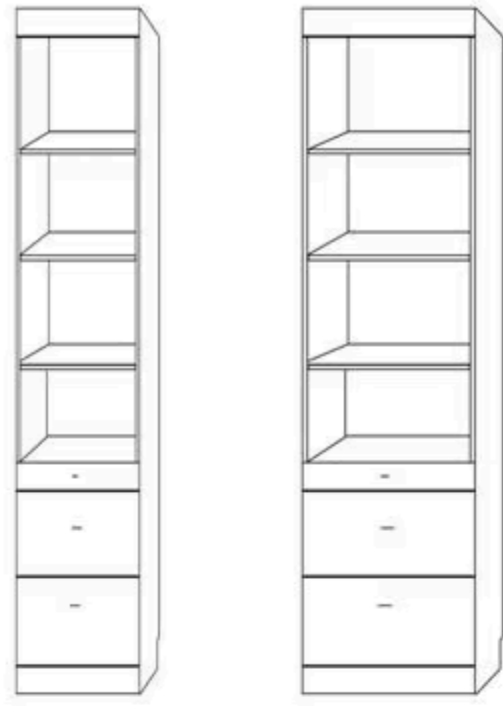

NIGHTSTAND PIER with DOOR
2 drawers, pull out tray table,
open shelf and upper door.

APUF 24 x 85
APUQ 24 x 90

NIGHTSTAND PIER CABINET
2 drawers, pull out tray table
with open adjustable shelves

ANFS 16 x 85 APNF 24 x 85
ANQS 16 x 90 APNQ 24 x 90

LATERAL FILES PIER CABINET
2 file drawers, pencil drawer
with open adjustable shelves.

ALFS 16 x 85 APLF 24 x 85
ALQS 16 x 90 APLQ 24 x 90

3 DRAWER PIER CABINET
3 drawers with open adjustable shelves

ATFS 16 x 85 APTF 24 x 85 APGF 32 x 85
ATQS 16 x 90 APTQ 24 x 90 APGQ 32 x 90

WARDROBE
3 drawers, upper
door with clothes
valet.

APWF 24 x 85
APWQ 24 x 90

FILE WARDROBE
2 lateral file drawers,
Pencil drawer and
upper door with clothes
valet.

*Specify left or right side
Door handle when facing the*

MC — 63 w X 16 d X 26 h

ROLLING DESK CART
On castors. FILE CART
rolls underneath.
Finished open back.

DC — 63 w X 20 d X 31 h

ROLLING FILE CART
Lateral file drawer ,
Medium drawer and a
pencil drawer On castors.
Fits underneath
Hiddenbed Desk bed
and Desk Cart.
Finished back.