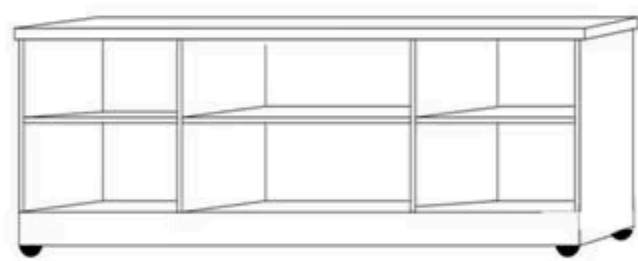

APXF 24 x 85
APXQ 24 x 90

**3 DRAWER WITH
DOOR**
3 drawers,
upper door

AWFS 16 x 85
AWQS 16 x 90

FILE WITH DOOR
2 lateral file drawers,
Pencil drawer and
upper door .

*Specify left or right side
Door handle when facing the pier
cabinet.*

AXFS 16 x 85
AXQS 16 x 90

GUEST WARDROBE
3 drawers with
2 upper doors with
clothes valet.

APWU 32 x 85

SAME WIDTH AS A QUEEN VERTICAL WALLBED TRAY
Roll these aside to open your Murphy Wallbed.

ROLLING MEDIA CART
Adjustable shelves
on castors. Finished

MC — 63 w X 16 d X 26 h

ROLLING DESK CART
On castors. FILE CART
rolls underneath.
Finished open back.

DC — 63 w X 20 d X 31 h

ROLLING FILE CART
Lateral file drawer ,
Medium drawer and a
pencil drawer On castors.
Fits underneath
Hiddenbed Desk bed
and Desk Cart.
Finished back.