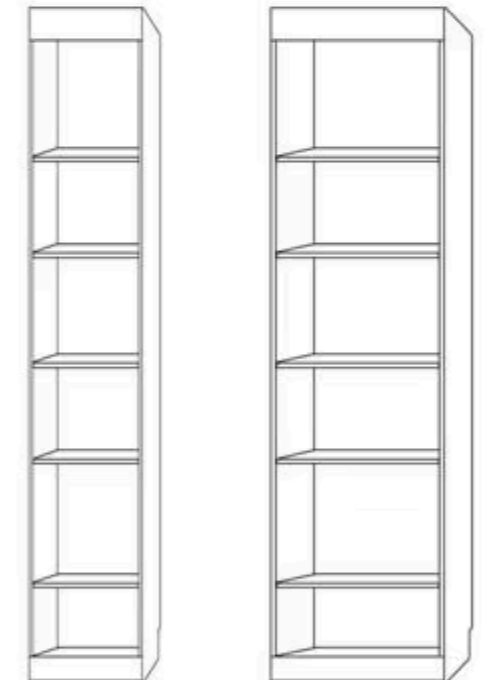

APXF 24 x 85
APXQ 24 x 90

**3 DRAWER WITH
DOOR**
3 drawers,
upper door

AWFS 16 x 85
AWQS 16 x 90

FILE WITH DOOR
2 lateral file drawers,
Pencil drawer and
upper door .

*Specify left or right side
Door handle when facing the pier
cabinet.*

AXFS 16 x 85
AXQS 16 x 90

GUEST WARDROBE
3 drawers with
2 upper doors with
clothes valet.

APWU 32 x 85

SAME WIDTH AS A QUEEN VERTICAL WALLBED TRAY
Roll these aside to open your Murphy Wallbed.

ROLLING MEDIA CART
Adjustable shelves
on castors. Finished

MC — 63 w X 16 d X 26 h

ROLLING DESK CART
On castors. FILE CART
rolls underneath.
Finished open back.

DC — 63 w X 20 d X 31 h

ROLLING FILE CART
Lateral file drawer ,
Medium drawer and a
pencil drawer On castors.
Fits underneath
Hiddenbed Desk bed
and Desk Cart.
Finished back.

AFC 16x 16 X 29

NIGHTSTAND
Flush sides on top
Baseboard notch
2 drawers with a
pencil drawer

ANS 24 x 16 X 29

BOOKCASE

ABFS 16 x 90 APBF 24 x 85
ABQS 16 x 90 APBQ 24 x 90

DOOR CABINET
AFD- DESK BASE
WITH STRAIGHT DESKTOP APCF 24 x 85
APCQ 24 x 90