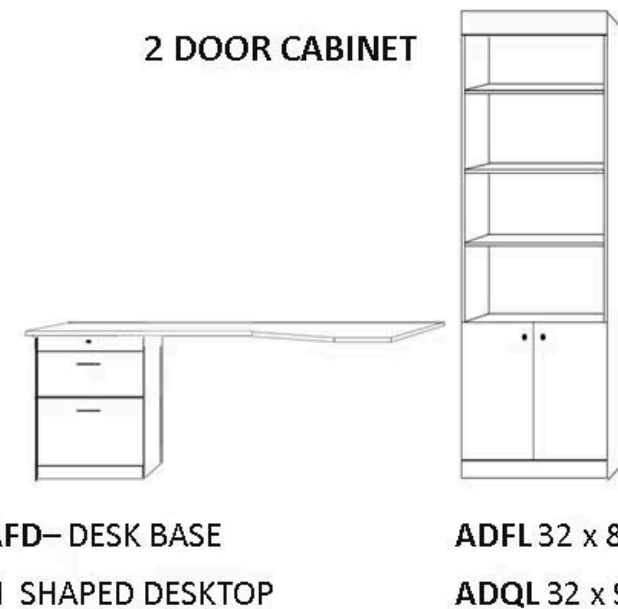

WARDROBE
3 drawers, upper
door with clothes
valet.

APWF 24 x 85
APWQ 24 x 90

FILE WARDROBE
2 lateral file drawers,
Pencil drawer and
upper door with clothes
valet.

*Specify left or right side
Door handle when facing the*

MC — 63 w X 16 d X 26 h

ROLLING DESK CART
On castors. FILE CART
rolls underneath.
Finished open back.

DC — 63 w X 20 d X 31 h

ROLLING FILE CART
Lateral file drawer ,
Medium drawer and a
pencil drawer On castors.
Fits underneath
Hiddenbed Desk bed
and Desk Cart.
Finished back.

AFC 16x 16 X 29

NIGHTSTAND
Flush sides on top
Baseboard notch
2 drawers with a
pencil drawer

ANS 24 x 16 X 29

BOOKCASE

ABFS 16 x 90 APBF 24 x 85
ABQS 16 x 90 APBQ 24 x 90

DOOR CABINET
AFD- DESK BASE
WITH STRAIGHT DESKTOP APCF 24 x 85
APCQ 24 x 90

ADFS 16 x 85
ADQS 16 x 90

2 DOOR CABINET
AFD- DESK BASE
WITH SHAPED DESKTOP ADFL 32 x 85
ADQL 32 x 90