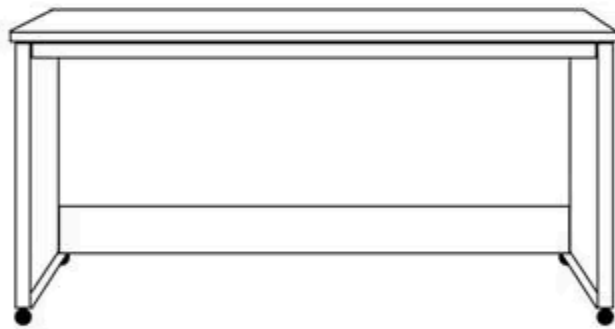

APXF 24 x 85
APXQ 24 x 90

**3 DRAWER WITH
DOOR**
3 drawers,
upper door

AWFS 16 x 85
AWQS 16 x 90

FILE WITH DOOR
2 lateral file drawers,
Pencil drawer and
upper door .

*Specify left or right side
Door handle when facing the pier
cabinet.*

AXFS 16 x 85
AXQS 16 x 90

GUEST WARDROBE
3 drawers with
2 upper doors with
clothes valet.

APWU 32 x 85

SAME WIDTH AS A QUEEN VERTICAL WALLBED TRAY
Roll these aside to open your Murphy Wallbed.

ROLLING MEDIA CART
Adjustable shelves
on castors. Finished

MC — 63 w X 16 d X 26 h

ROLLING DESK CART
On castors. FILE CART
rolls underneath.
Finished open back.

DC — 63 w X 20 d X 31 h

ROLLING FILE CART
Lateral file drawer ,
Medium drawer and a
pencil drawer On castors.
Fits underneath
Hiddenbed Desk bed
and Desk Cart.
Finished back.