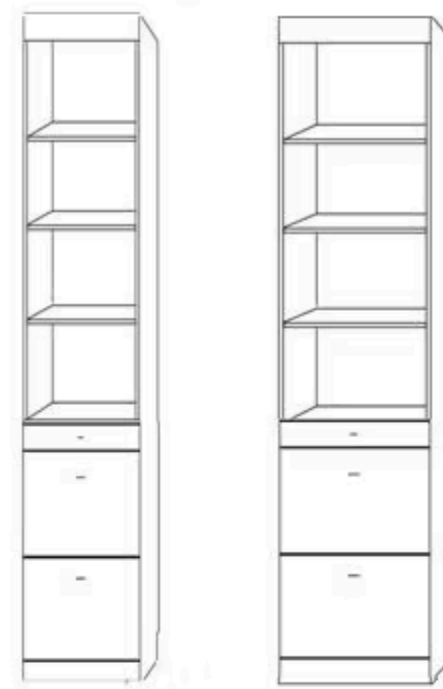

NIGHTSTAND PIER with DOOR
2 drawers, pull out tray table,
open shelf and upper door.

APUF 24 x 85
APUQ 24 x 90

NIGHTSTAND PIER CABINET
2 drawers, pull out tray table
with open adjustable shelves

ANFS 16 x 85 APNF 24 x 85
ANQS 16 x 90 APNQ 24 x 90

LATERAL FILES PIER CABINET
2 file drawers, pencil drawer
with open adjustable shelves.

ALFS 16 x 85 APLF 24 x 85
ALQS 16 x 90 APLQ 24 x 90

3 DRAWER PIER CABINET
3 drawers with open adjustable shelves

ATFS 16 x 85 APTF 24 x 85 APGF 32 x 85
ATQS 16 x 90 APTQ 24 x 90 APGQ 32 x 90

WARDROBE
3 drawers, upper
door with clothes
valet.

APWF 24 x 85
APWQ 24 x 90

FILE WARDROBE
2 lateral file drawers,
Pencil drawer and
upper door with clothes
valet.

*Specify left or right side
Door handle when facing the*

AXFS 16 x 85
AXQS 16 x 90

GUEST WARDROBE
3 drawers with
2 upper doors with
clothes valet.

APWU 32 x 85

SAME WIDTH AS A QUEEN VERTICAL WALLBED TRAY
Roll these aside to open your Murphy Wallbed.

ROLLING MEDIA CART
Adjustable shelves
on castors. Finished