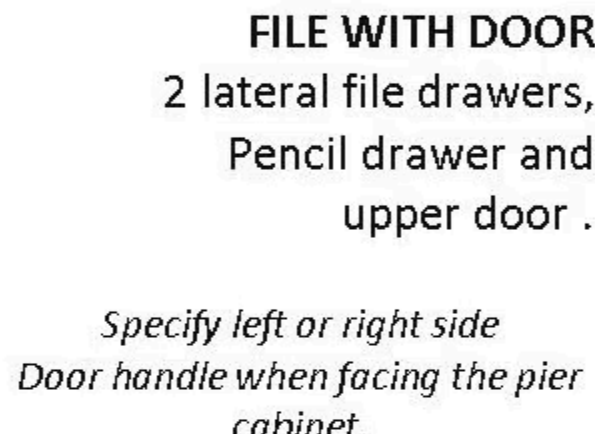

AWFS 16 x 85
AWQS 16 x 90

AXFS 16 x 85
AXQS 16 x 90

FILE WITH DOOR
2 lateral file drawers,
Pencil drawer and
upper door .

*Specify left or right side
Door handle when facing the pier
cabinet.*