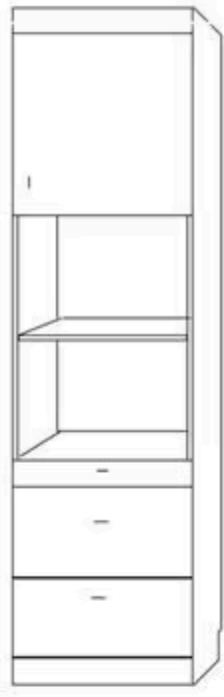

NIGHTSTAND PIER with DOOR
2 drawers, pull out tray table,
open shelf and upper door.

APUF 24 x 85
APUQ 24 x 90

NIGHTSTAND PIER CABINET
2 drawers, pull out tray table
with open adjustable shelves

ANFS 16 x 85 APNF 24 x 85
ANQS 16 x 90 APNQ 24 x 90

LATERAL FILES PIER CABINET
2 file drawers, pencil drawer
with open adjustable shelves.

ALFS 16 x 85 APLF 24 x 85
ALQS 16 x 90 APLQ 24 x 90

3 DRAWER PIER CABINET
3 drawers with open adjustable shelves

ATFS 16 x 85 APTF 24 x 85 APGF 32 x 85
ATQS 16 x 90 APTQ 24 x 90 APGQ 32 x 90

WARDROBE
3 drawers, upper
door with clothes
valet.

APWF 24 x 85
APWQ 24 x 90

FILE WARDROBE
2 lateral file drawers,
Pencil drawer and
upper door with clothes
valet.

*Specify left or right side
Door handle when facing the*

APXF 24 x 85
APXQ 24 x 90

**3 DRAWER WITH
DOOR**
3 drawers,
upper door

AWFS 16 x 85
AWQS 16 x 90

FILE WITH DOOR
2 lateral file drawers,
Pencil drawer and
upper door .

*Specify left or right side
Door handle when facing the pier
cabinet.*