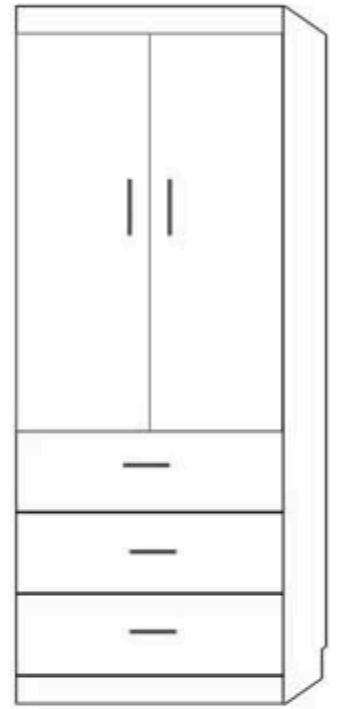

LATERAL FILES PIER CABINET
2 file drawers, pencil drawer
with open adjustable shelves.

ALFS 16 x 85 APLF 24 x 85
ALQS 16 x 90 APLQ 24 x 90

3 DRAWER PIER CABINET
3 drawers with open adjustable shelves

ATFS 16 x 85 APTF 24 x 85 APGF 32 x 85
ATQS 16 x 90 APTQ 24 x 90 APGQ 32 x 90

WARDROBE
3 drawers, upper
door with clothes
valet.

APWF 24 x 85
APWQ 24 x 90

FILE WARDROBE
2 lateral file drawers,
Pencil drawer and
upper door with clothes
valet.

*Specify left or right side
Door handle when facing the*

APXF 24 x 85
APXQ 24 x 90

**3 DRAWER WITH
DOOR**
3 drawers,
upper door

AWFS 16 x 85
AWQS 16 x 90

FILE WITH DOOR
2 lateral file drawers,
Pencil drawer and
upper door .

*Specify left or right side
Door handle when facing the pier
cabinet.*

AXFS 16 x 85
AXQS 16 x 90

GUEST WARDROBE
3 drawers with
2 upper doors with
clothes valet.

APWU 32 x 85

SAME WIDTH AS A QUEEN VERTICAL WALLBED TRAY
Roll these aside to open your Murphy Wallbed.

ROLLING MEDIA CART
Adjustable shelves
on castors. Finished