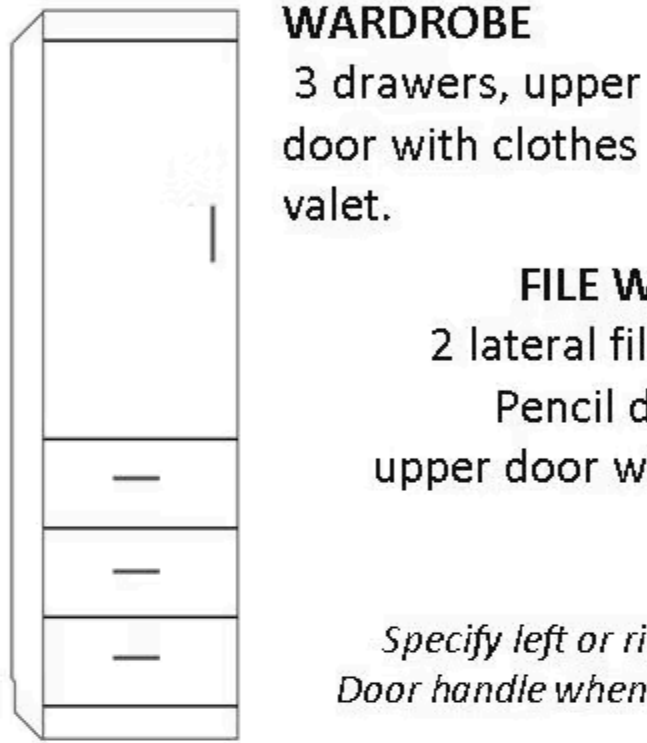

LATERAL FILES PIER CABINET
2 file drawers, pencil drawer
with open adjustable shelves.

ALFS 16 x 85 APLF 24 x 85
ALQS 16 x 90 APLQ 24 x 90

3 DRAWER PIER CABINET
3 drawers with open adjustable shelves

ATFS 16 x 85 APTF 24 x 85 APGF 32 x 85
ATQS 16 x 90 APTQ 24 x 90 APGQ 32 x 90

WARDROBE
3 drawers, upper
door with clothes
valet.

APWF 24 x 85
APWQ 24 x 90

FILE WARDROBE
2 lateral file drawers,
Pencil drawer and
upper door with clothes
valet.

*Specify left or right side
Door handle when facing the*