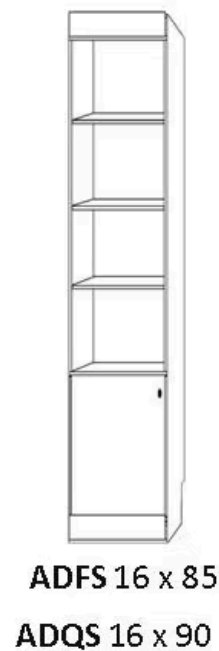

WARDROBE
3 drawers, upper
door with clothes
valet.

APWF 24 x 85
APWQ 24 x 90

FILE WARDROBE
2 lateral file drawers,
Pencil drawer and
upper door with clothes
valet.

*Specify left or right side
Door handle when facing the*

MC — 63 w X 16 d X 26 h

ROLLING DESK CART
On castors. FILE CART
rolls underneath.
Finished open back.

DC — 63 w X 20 d X 31 h

ROLLING FILE CART
Lateral file drawer ,
Medium drawer and a
pencil drawer On castors.
Fits underneath
Hiddenbed Desk bed
and Desk Cart.
Finished back.

AFC 16x 16 X 29

NIGHTSTAND
Flush sides on top
Baseboard notch
2 drawers with a
pencil drawer

ANS 24 x 16 X 29

BOOKCASE

ABFS 16 x 90 APBF 24 x 85
ABQS 16 x 90 APBQ 24 x 90

DOOR CABINET
AFD- DESK BASE
WITH STRAIGHT DESKTOP APCF 24 x 85
APCQ 24 x 90

ADFS 16 x 85
ADQS 16 x 90

2 DOOR CABINET
AFD- DESK BASE
WITH SHAPED DESKTOP ADFL 32 x 85
ADQL 32 x 90