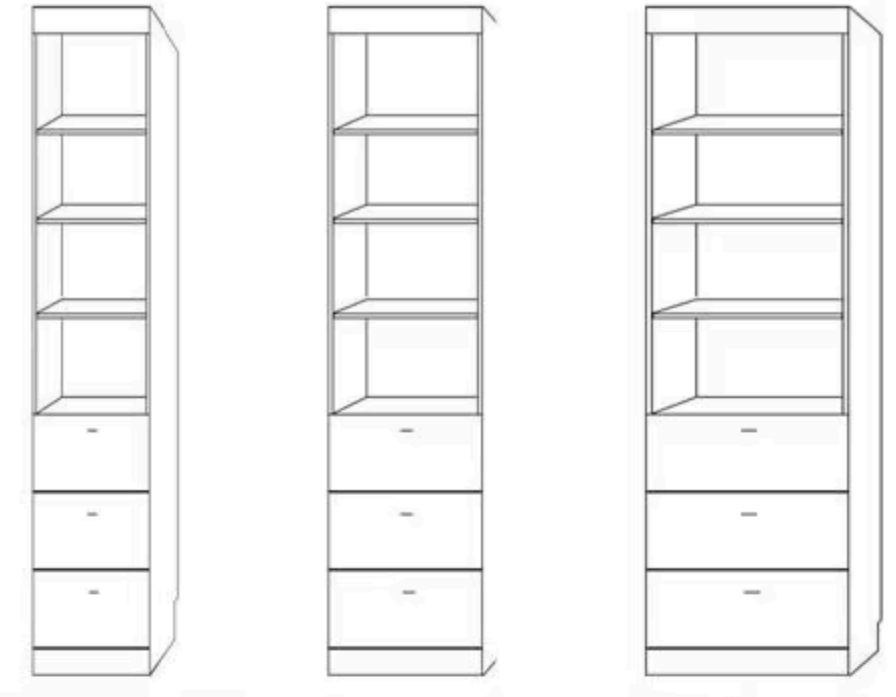

NIGHTSTAND PIER with DOOR
2 drawers, pull out tray table,
open shelf and upper door.

APUF 24 x 85
APUQ 24 x 90

NIGHTSTAND PIER CABINET
2 drawers, pull out tray table
with open adjustable shelves

ANFS 16 x 85 APNF 24 x 85
ANQS 16 x 90 APNQ 24 x 90

LATERAL FILES PIER CABINET
2 file drawers, pencil drawer
with open adjustable shelves.

ALFS 16 x 85 APLF 24 x 85
ALQS 16 x 90 APLQ 24 x 90

3 DRAWER PIER CABINET
3 drawers with open adjustable shelves

ATFS 16 x 85 APTF 24 x 85 APGF 32 x 85
ATQS 16 x 90 APTQ 24 x 90 APGQ 32 x 90

WARDROBE
3 drawers, upper
door with clothes
valet.

APWF 24 x 85
APWQ 24 x 90

FILE WARDROBE
2 lateral file drawers,
Pencil drawer and
upper door with clothes
valet.

*Specify left or right side
Door handle when facing the*

AXFS 16 x 85
AXQS 16 x 90

GUEST WARDROBE
3 drawers with
2 upper doors with
clothes valet.

APWU 32 x 85

SAME WIDTH AS A QUEEN VERTICAL WALLBED TRAY
Roll these aside to open your Murphy Wallbed.

ROLLING MEDIA CART
Adjustable shelves
on castors. Finished