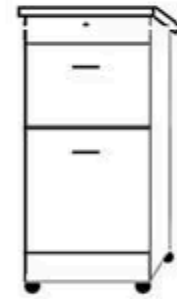

WARDROBE
3 drawers, upper
door with clothes
valet.

APWF 24 x 85
APWQ 24 x 90

FILE WARDROBE
2 lateral file drawers,
Pencil drawer and
upper door with clothes
valet.

*Specify left or right side
Door handle when facing the*

APXF 24 x 85
APXQ 24 x 90

**3 DRAWER WITH
DOOR**
3 drawers,
upper door

AWFS 16 x 85
AWQS 16 x 90

FILE WITH DOOR
2 lateral file drawers,
Pencil drawer and
upper door .

*Specify left or right side
Door handle when facing the pier
cabinet.*

AXFS 16 x 85
AXQS 16 x 90

GUEST WARDROBE
3 drawers with
2 upper doors with
clothes valet.

APWU 32 x 85

SAME WIDTH AS A QUEEN VERTICAL WALLBED TRAY
Roll these aside to open your Murphy Wallbed.

ROLLING MEDIA CART
Adjustable shelves
on castors. Finished

MC — 63 w X 16 d X 26 h

ROLLING DESK CART
On castors. FILE CART
rolls underneath.
Finished open back.

DC — 63 w X 20 d X 31 h

ROLLING FILE CART
Lateral file drawer ,
Medium drawer and a
pencil drawer On castors.
Fits underneath
Hiddenbed Desk bed
and Desk Cart.
Finished back.